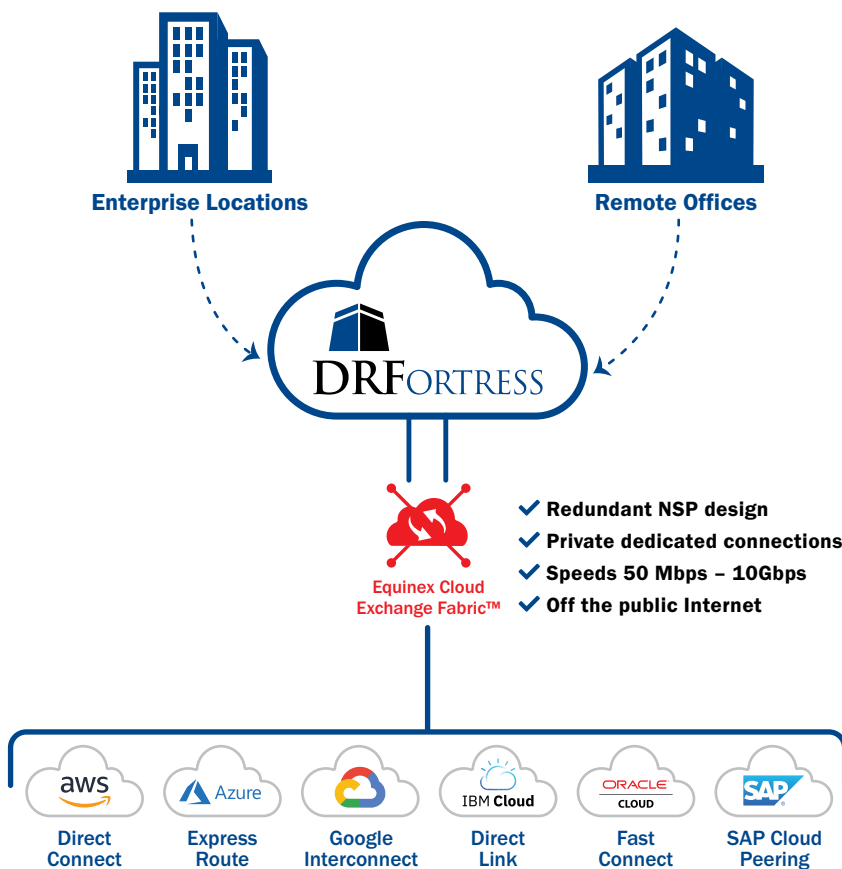

Lower Risk, Cost and Latency With the DRFortress Cloud Migration & On-Ramp Solution via Cloud Connect

DRFortress, Hawaii's only carrier-neutral data center and Cloud Marketplace, has the solution. DRFortress offers the first cloud direct connection from Hawaii into the Equinix Cloud Exchange Fabric® to provide Hawaii businesses high-speed, reliable, secure cloud access while lowering latency, cost and risk into the cloud.

DRFortress' **Cloud Migration & On-Ramp Solution via Cloud Connect** enables customers to remotely access any public cloud provider and effortlessly on-ramp to their cloud applications and services. This includes connecting to any public cloud service provider not readily accessible in Hawaii, such as **Amazon Web Services, Google, Microsoft Azure, Office365, Oracle Cloud** and more.

This direct connect access is ideal for customers in Hawaii contemplating a hybrid cloud infrastructure or a first low-risk step to slowly on-ramp into public cloud services without compromising IT infrastructure security, reliability or latency for their critical applications.

www.drfortress.com

Extend Your Global Reach

- DRFortress Cloud Connect extends the edge to businesses in Hawaii with a secure private line to your choice of public clouds through a dedicated port.
- The high-speed, secure and direct connection from the world-class DRFortress data center in Hawaii links to the Equinix LA facility and Equinix Silicon Valley Cloud Fabric location in California.
- Direct cloud connections are available to access any of the 45+ Equinix global metro cloud fabric connections, including New York, London, Hong Kong, Singapore and Tokyo.